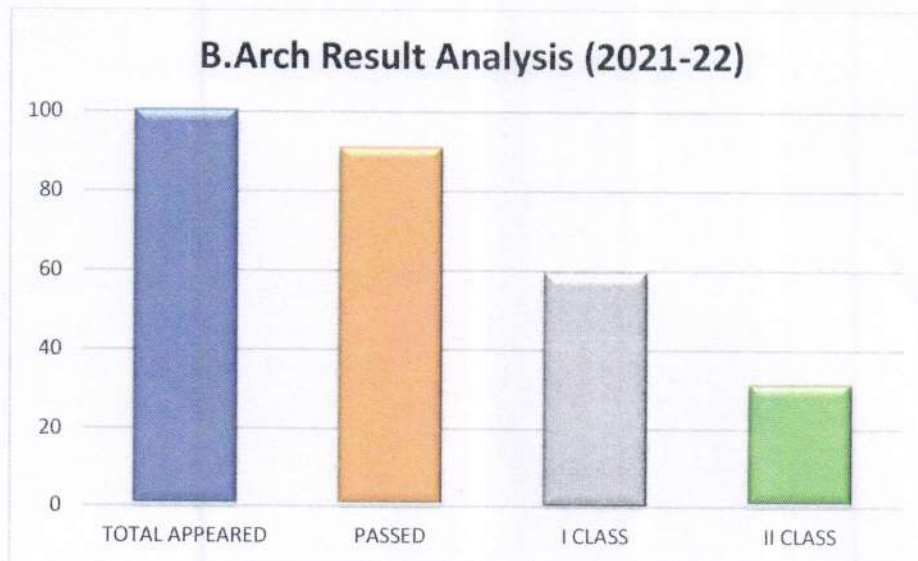

Bharati Vidyapeeth
COLLEGE OF ARCHITECTURE
Affiliated to the University of Mumbai

Founder :
Dr. Patangrao Kadam
M.A., L.L.B., Ph.D.

Belpada Complex, Opp. Kharghar Rly. Station,
Sec.7, C. B. D. Belapur, Navi Mumbai- 400 614 - India

Principal
Prof. Satish Dhale
(G.D.D.I.D., P.G.D.I.D., IIA, M.Sc.ID, M.Arch)

Ref. No. : BV/COA/N.M./

Date :

ACADEMIC YEAR 2021 – 2022

REPORT OF FINAL YEAR PASSING PERCENTAGE

(For 2016 - 17 Pattern)

The passing percentage of B.Arch students for Fifth Year in Academic Year 2021 -2022 is **90.4%**

Table showing the details:

Sr No	Year	Program Code	Program Name	Number of students appeared in the final year University examination	Number of students passed in final year University examination
1	2021 - 2022	1A00116	B.Arch	114	103

Examination Section In-Charge

ATTESTED TRUE COPY

PRINCIPAL
BHARATI VIDYAPEETH
COLLEGE OF ARCHITECTURE
NAVI MUMBAI