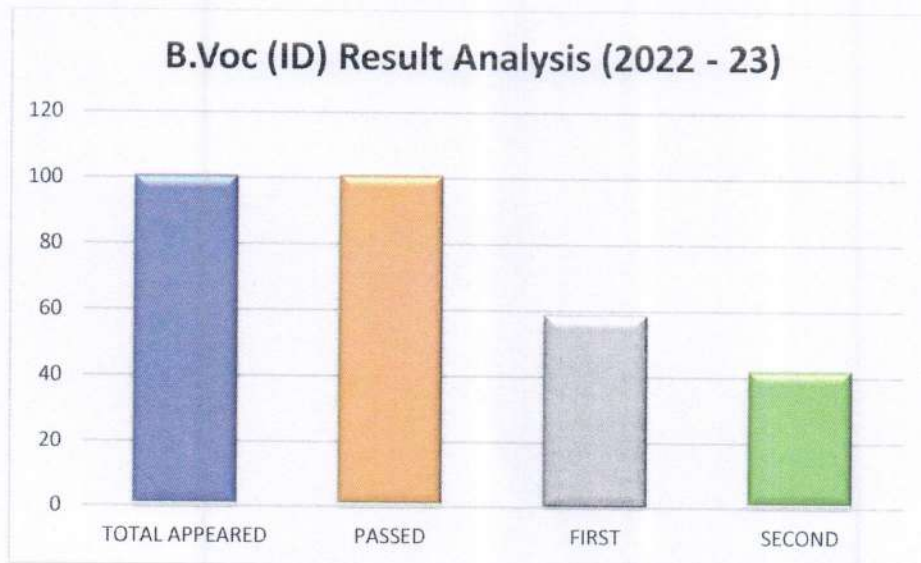

Ref. No. : BV/COA/N.M./

Date :

REPORT OF FINAL YEAR PASSING PERCENTAGE

The passing percentage of B.Voc (ID) students for Third Year in Academic Year 2022 -2023 is **100%**

Table showing the details:

Sr No	Year	Program Code	Program Name	Number of students appeared in the final year University examination	Number of students passed in final year University examination
1	2022 - 2023		B.Voc (ID)	17	17