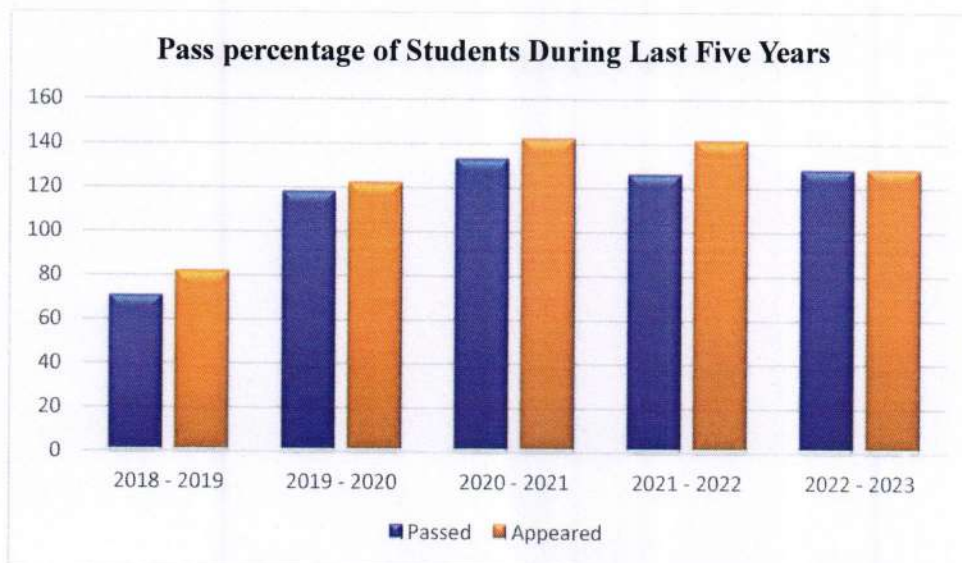

PASS PERCENTAGE OF STUDENTS DURING LAST FIVE YEARS

For Bachelor of Architecture And Bachelor of Vocational Training – Interior Design

Year	Program Name	Number of students appeared in the final year examination	Number of students passed in final year examination	Average Percentage of passed students
2018 - 2019	B.Arch	81	70	86
2019 - 2020	B.Arch	121	117	97
2020 - 2021	B.Arch & B. Voc ID	141	132	94
2021 - 2022	B.Arch & B. Voc ID	140	125	89
2022 - 2023	B.Arch & B. Voc ID	127	127	100