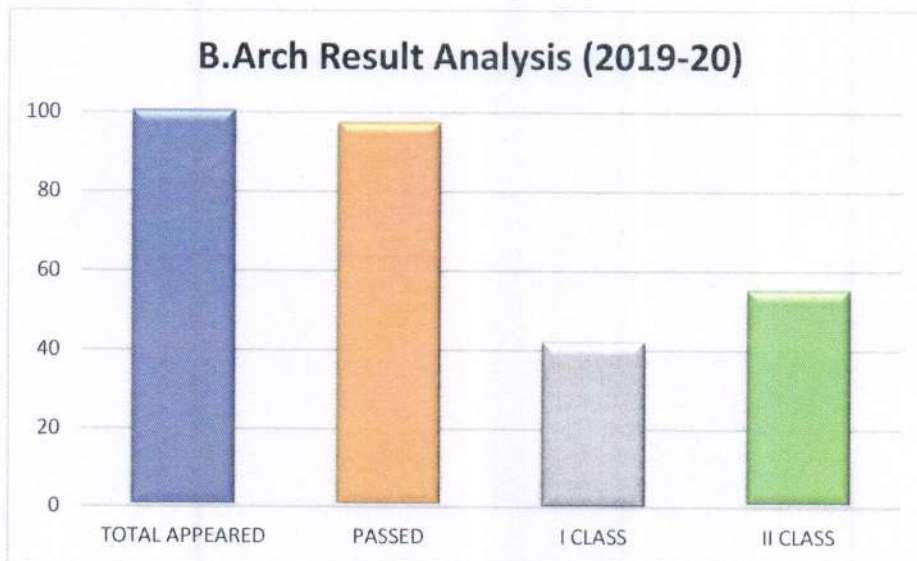

Bharati Vidyapeeth COLLEGE OF ARCHITECTURE

Affiliated to the University of Mumbai

Founder :
Dr. Patangrao Kadam
M.A., L.L.B., Ph.D.

Belpada Complex, Opp. Kharghar Rly. Station,
Sec.7, C. B. D. Belapur, Navi Mumbai- 400 614 - India

Principal
Prof. Satish Dhale
(G.D.DID, P.G.DID, IIA, M.Sc.ID, M.Arch)

Ref. No. : BV/COA/N.M./

Date :

ACADEMIC YEAR 2019 – 2020 REPORT OF FINAL YEAR PASSING PERCENTAGE (For 2016 - 17 Pattern)

The passing percentage of students for Fifth Year in Academic Year 2019 -2020 is **96.7%**

Table showing the details:

Sr No	Year	Program Code	Program Name	Number of students appeared in the final year University examination	Number of students passed in final year University examination
1	2019 - 2020	1A00116	B.Arch	121	117

Acharya
Examination Section In-Charge

ATTESTED TRUE COPY
[Signature]
PRINCIPAL
BHARATI VIDYAPEETH
COLLEGE OF ARCHITECTURE
NAVI MUMBAI