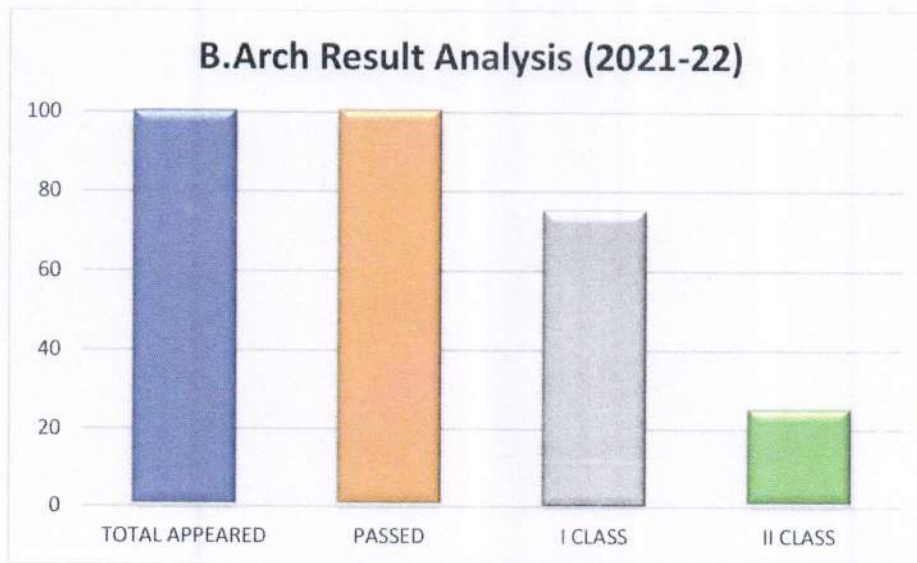

Bharati Vidyapeeth
COLLEGE OF ARCHITECTURE
Affiliated to the University of Mumbai

Founder :
Dr. Patangrao Kadam
M.A., L.L.B., Ph.D.

Belpada Complex, Opp. Kharghar Rly. Station,
Sec.7, C. B. D. Belapur, Navi Mumbai- 400 614 - India

Principal
Prof. Satish Dhale
(G.D.DID, P.G.DID, IIA, M.Sc.ID, M.Arch)

Ref. No. : BV / COA / N.M. /

Date :

ACADEMIC YEAR 2022 – 2023

REPORT OF FINAL YEAR PASSING PERCENTAGE

(For 2016 - 17 Pattern)

The passing percentage of B.Arch students for Fifth Year in Academic Year 2022 -2023 is **100%**

Table showing the details:

Sr No	Year	Program Code	Program Name	Number of students appeared in the final year University examination	Number of students passed in final year University examination
1	2022 - 2023	1A00116	B.Arch	110	110

Acharya
Examination Section In-Charge

ATTESTED TRUE COPY
[Signature]
PRINCIPAL
BHARATI VIDYAPEETH
COLLEGE OF ARCHITECTURE
NAVI MUMBAI