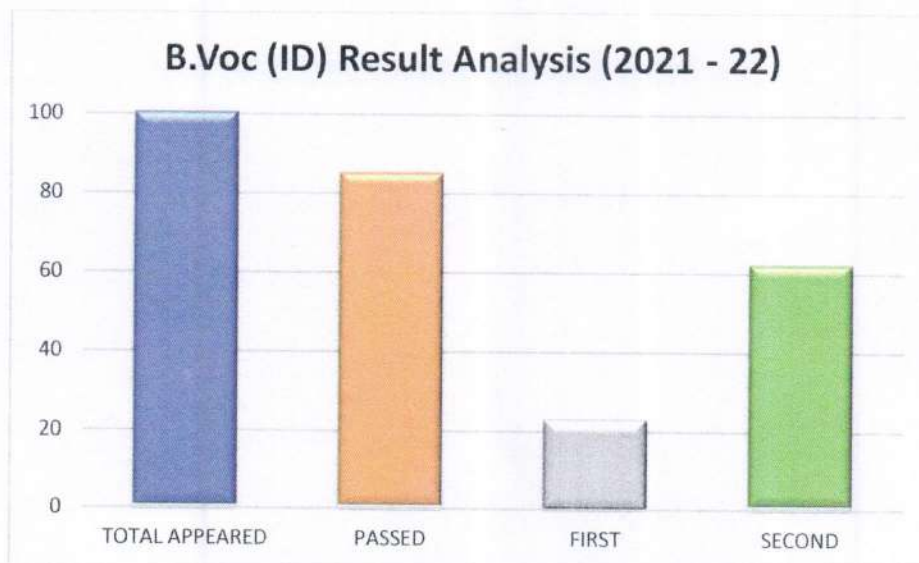

Ref. No. : BV / COA / N.M. /

Date :

ACADEMIC YEAR 2021 – 2022

REPORT OF FINAL YEAR PASSING PERCENTAGE

The passing percentage of B.Voc (ID) students for Third Year in Academic Year 2021 -2022 is **84.6%**

Table showing the details:

Sr No	Year	Program Code	Program Name	Number of students appeared in the final year University examination	Number of students passed in final year University examination
1	2021 - 2022		B.Voc (ID)	26	22