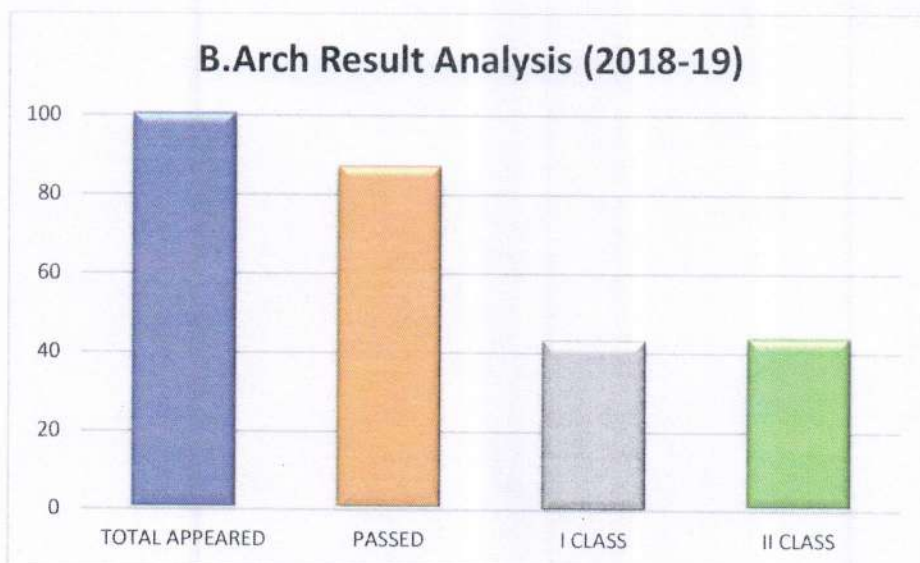

Founder :
Dr. Patangrao Kadam
M.A., L.L.B., Ph.D.

Belpada Complex, Opp. Kharghar Rly. Station,
Sec.7, C. B. D. Belapur, Navi Mumbai- 400 614 - India

Principal
Prof. Satish Dhale
(G.D.DID, P.G.DID, IIA, M.Sc.ID, M.Arch)

Ref. No. : BV / COA / N.M. /

Date :

BACHELOR ARCHITECTURE - REPORT OF FINAL YEAR PASSING PERCENTAGE

ACADEMIC YEAR 2018 - 2019

REPORT OF FINAL YEAR PASSING PERCENTAGE

(For 2016 - 17 Pattern)

The passing percentage of students for Fifth Year in Academic Year 2018 -2019 is **86.4%**

Table showing the details:

Sr No	Year	Program Code	Program Name	Number of students appeared in the final year University examination	Number of students passed in final year University examination
1	2018 - 2019	1A00116	B.Arch	81	70

Adhikari
Examination Section In-Charge

ATTESTED TRUE COPY

[Signature]
PRINCIPAL
BHARATI VIDYAPEETH
COLLEGE OF ARCHITECTURE
NAVI MUMBAI