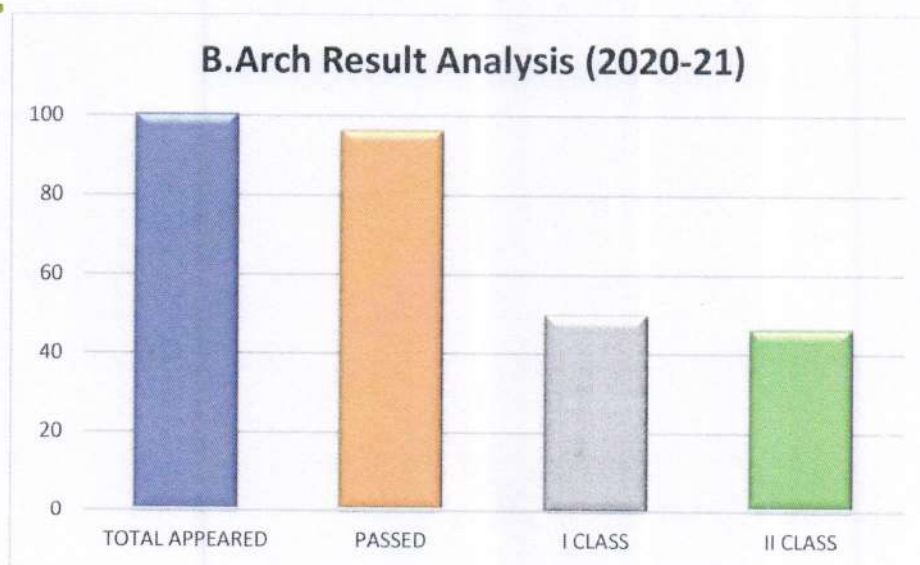

Bharati Vidyapeeth
COLLEGE OF ARCHITECTURE
Affiliated to the University of Mumbai

Founder :
Dr. Patangrao Kadam
M.A., L.L.B., Ph.D.

Belpada Complex, Opp. Kharghar Rly. Station,
Sec.7, C. B. D. Belapur, Navi Mumbai- 400 614 - India

Principal
Prof. Satish Dhale
(G.D.DID, P.G.DID, IIA, M.Sc.ID, M.Arch)

Ref. No. : BV / COA / N.M./

Date :

ACADEMIC YEAR 2020 – 2021
REPORT OF FINAL YEAR PASSING PERCENTAGE
(For 2016 - 17 Pattern)

The passing percentage of B.Arch students for Fifth Year in Academic Year 2020 -2021 is **95.7%**

Table showing the details:

Sr No	Year	Program Code	Program Name	Number of students appeared in the final year University examination	Number of students passed in final year University examination
1	2020 - 2021	1A00116	B.Arch	116	111

Examination Section In-Charge

ATTESTED TRUE COPY

PRINCIPAL
BHARATI VIDYAPEETH
COLLEGE OF ARCHITECTURE
NAVI MUMBAI