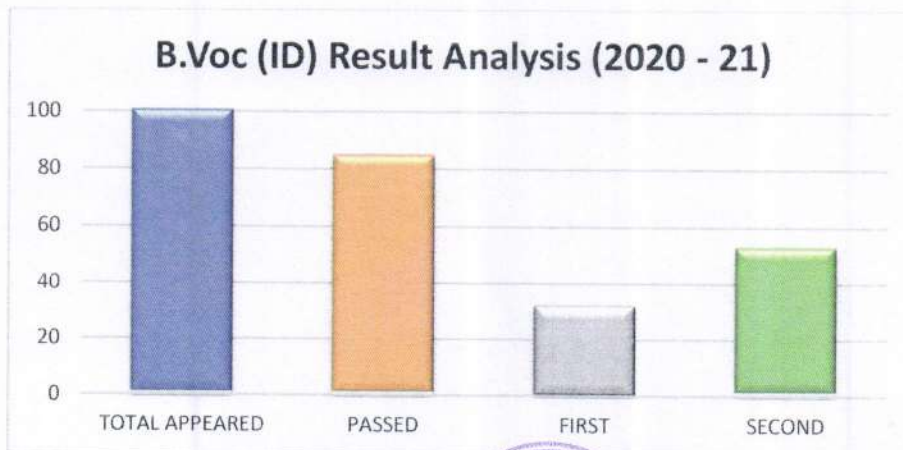

Ref. No. : BV/COA/N.M./

Date :

BACHELOR OF VOCATIONAL TRAINING (INTERIOR DESIGN) - REPORT OF FINAL YEAR PASSING PERCENTAGE

ACADEMIC YEAR 2020 - 2021

REPORT OF FINAL YEAR PASSING PERCENTAGE

The passing percentage of B.Voc (ID) students for Third Year in Academic Year 2020 -2021 is **84%**

Table showing the details:

Sr No	Year	Program Code	Program Name	Number of students appeared in the final year University examination	Number of students passed in final year University examination
1	2020 - 2021		B.Voc ID	25	21